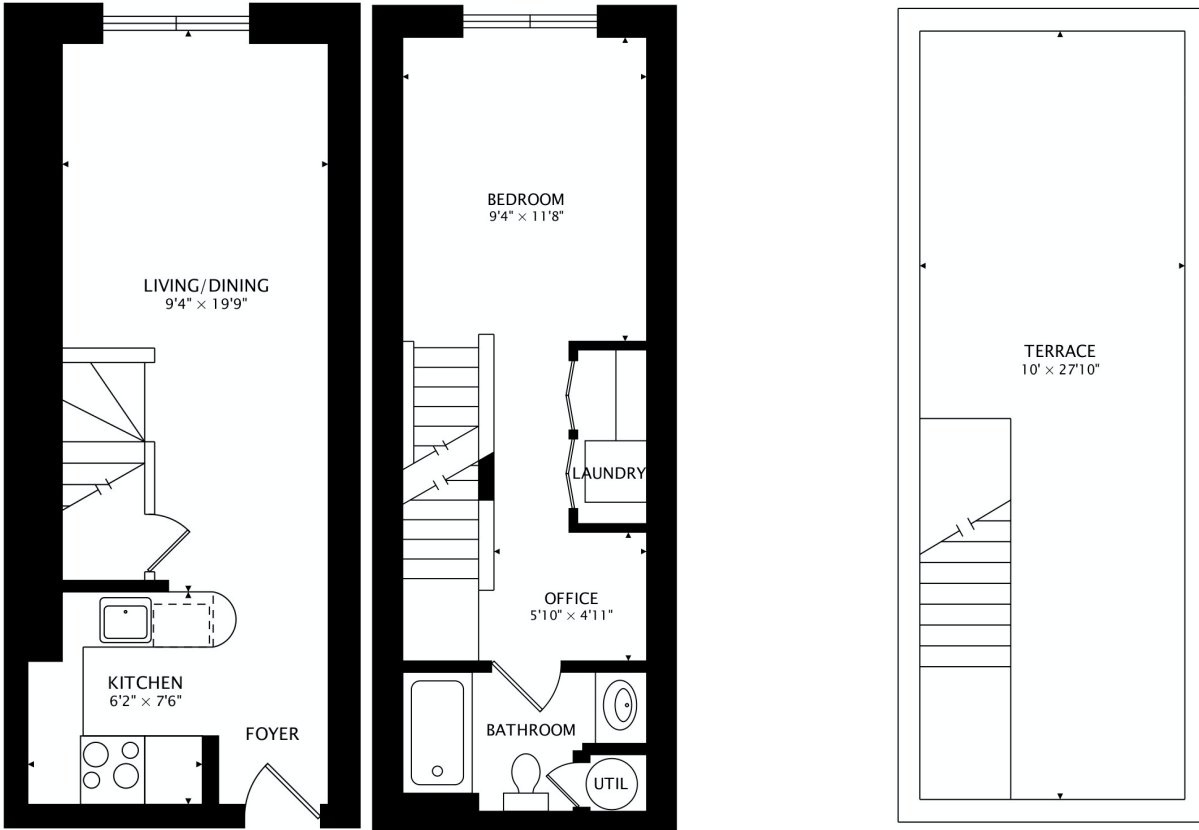

FLOOR PLANS

Main/Upper Level

Terrace

Total Living Space: 1,024 sq.ft
Main/Upper Level: 734 sq.ft
Terrace: 290 sq.ft

Disclaimer: We Are Home Real Estate Group has not measured the subject property and makes no representations as to the accuracy of any of the measurements provided. The measurements are estimated and must not be relied upon. Exact measurements can be obtained by retaining the services of a professional architect or engineer.